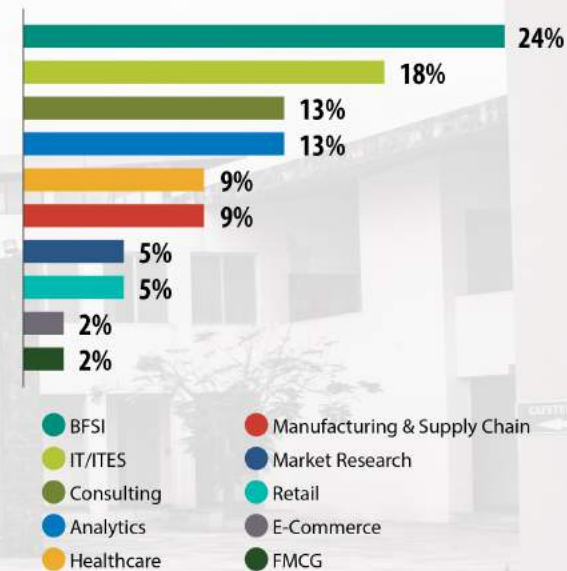

**PGDM – Big Data Analytics, Goa Institute of Management Achieves 100% Placements**

**BATCH 2020-22**

Total Number of Students

Number of Companies

**EDUCATION BACKGROUND**

**WORK EXPERIENCE**

**SECTOR-WISE COMPANY BREAK-UP**

Highest CTC

Average CTC

Median CTC

Average CTC of Top 10%

Average CTC of Top 25%

**OUR PROMINENT RECRUITERS**

accenturestrategy

BAIN & COMPANY

Razorpay

TATA CAPITAL

TIGER ANALYTICS

Tredence Connect the Dots

vmware